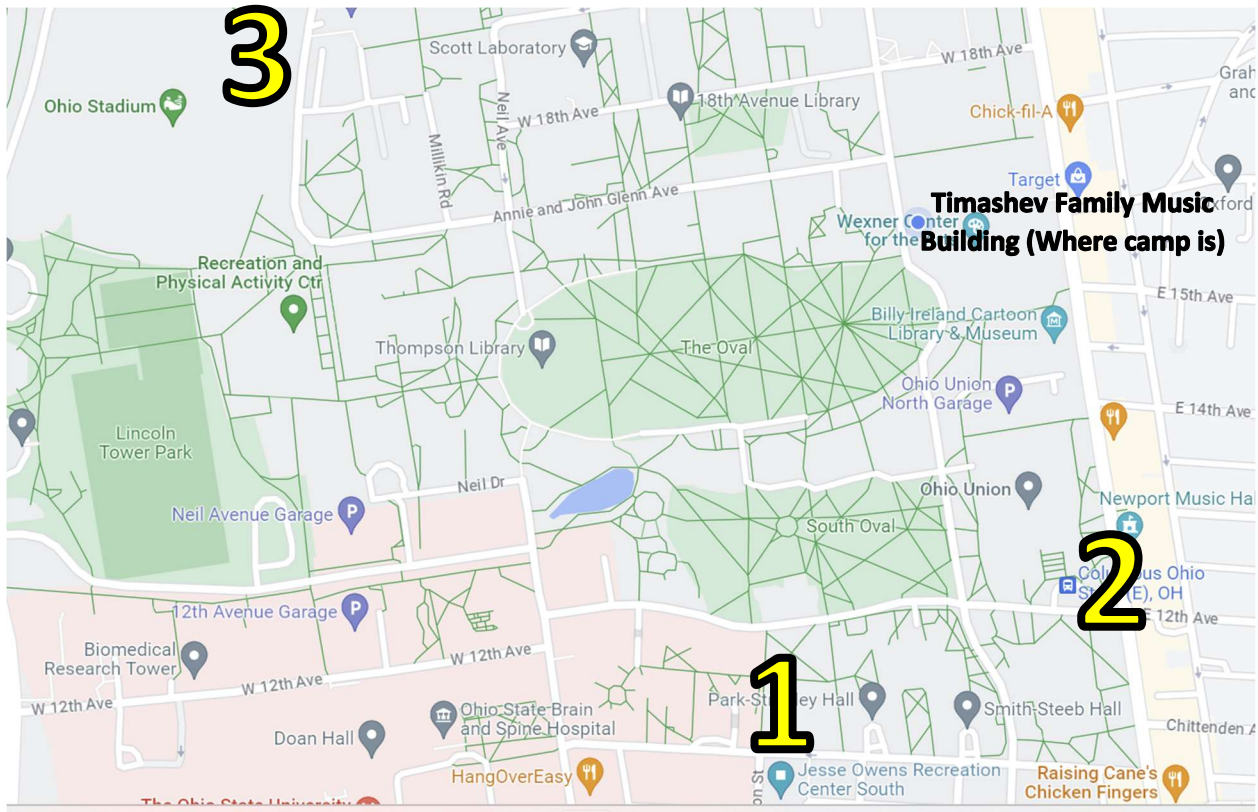

OSU Middle School Concert Band Academy

Pick-up Locations

1. If your student plays **saxophone (alto, tenor, or bari) or percussion**, please pick them up at the Jesse Owens South (JOS) Recreation Center Parking Lot (11th and Highland).
2. If your student plays **flute, oboe, clarinet, bassoon, French horn, euphonium, or tuba**, please pick them up at Union South Loop driveway (located on W. 12th Ave). **This is the same as the morning drop off location.**
3. If your student plays **trumpet or trombone**, please pick them up at the Ohio Stadium Northeast parking lot (411 Woody Hayes Dr, Columbus, OH 43210).